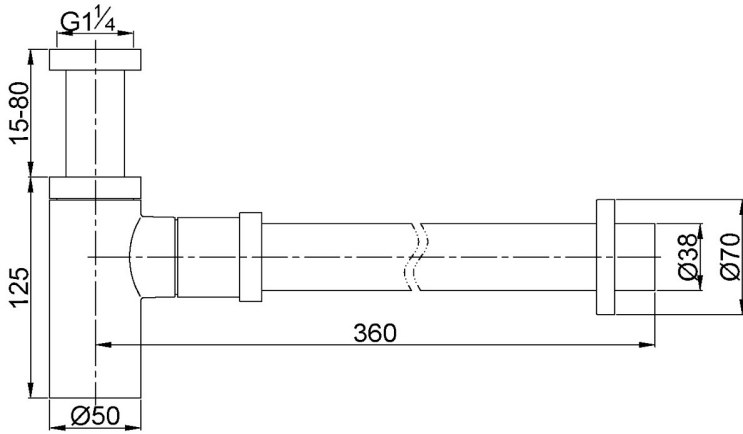

EzyFlow 32mm Brass Round Bottle Trap

Brushed Brass

Product Specifications

Code EZY-BT-BB

Barcode 9339897002318

Material Brass

Finish Brushed Brass

Thread G1 1/4"