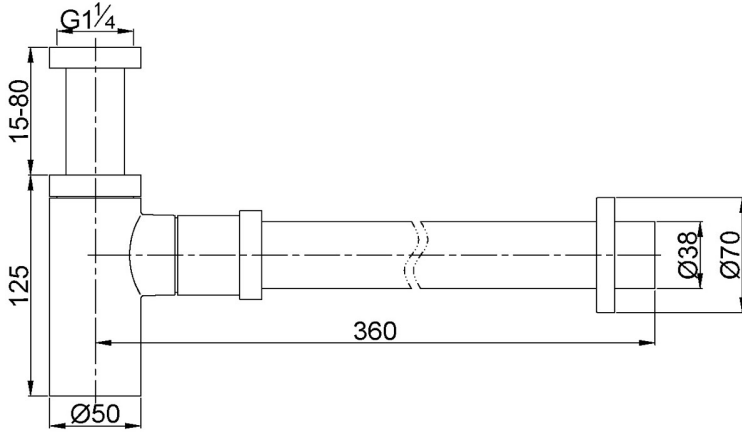

EzyFlow 32mm Brass Round Bottle Trap

Chrome

Product Specifications

Code EZY-BT-CP

Barcode 9339897002288

Material Brass

Finish Chrome

Thread G1 1/4"