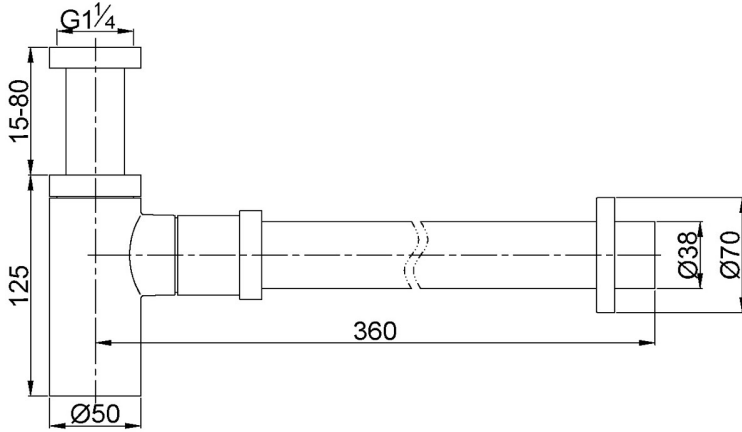

# EzyFlow 32mm Brass Round Bottle Trap

Matte Black

## Product Specifications

Code EZY-BT-MB

Barcode 9339897002295

Material Brass

Finish Matte Black

Thread G1 1/4"

Watermark Approved

Experience, *the difference.*