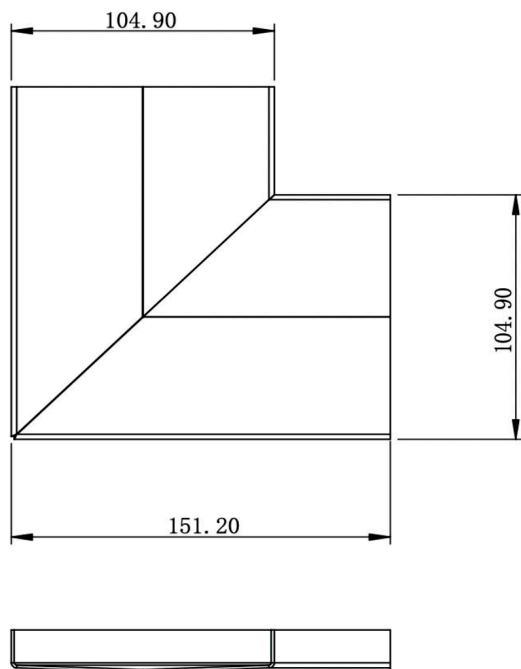

# Ezyflow 24 Series Base Corner Joiner

Brushed Brass

## Product Specifications

Code EZY-CNRJOIN-BB

Barcode 9339897018623

Finish Brushed Brass

Material 316 Stainless Steel

Steel Thickness 1.2mm, 2.5mm Rolled Edge

*Experience, the difference.*

LINSOL.COM.AU