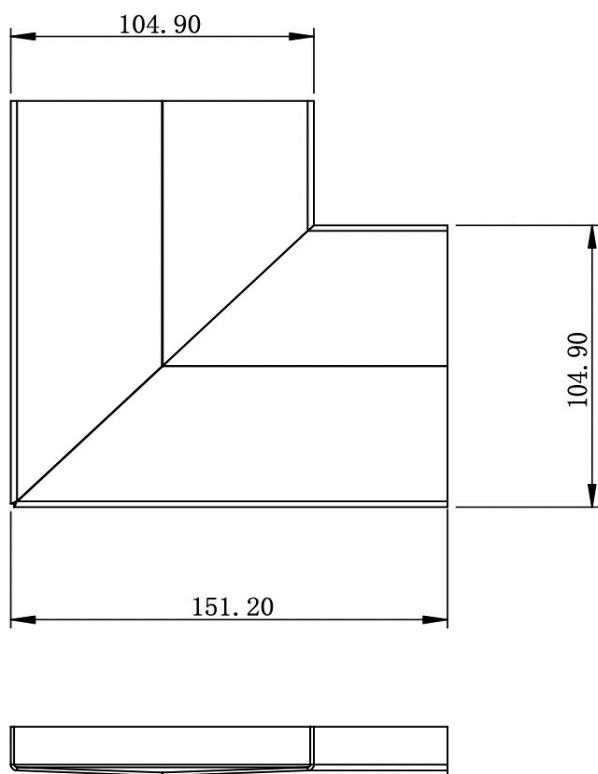

Ezyflow 24 Series Base Corner Joiner

Matte Black

Product Specifications

Code EZY-CNRJOIN-MB

Barcode 9339897018609

Finish Matte Black

Material 316 Stainless steel

Steel Thickness 1.2mm, 2.5mm Rolled Edge