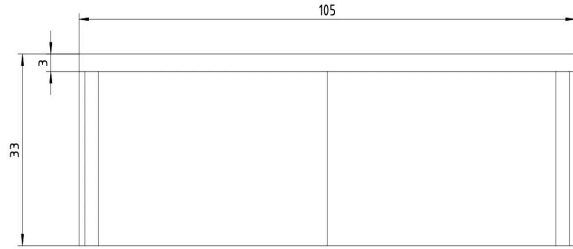

## Product Specifications

Code	EZY-ENDCAP-BB
Barcode	9339897018548
Finish	Brushed Brass

Material	316 Stainless steel
Steel Thickness	1.2mm, 2.5mm Rolled Edge

Experience, *the difference.*

LINSOL.COM.AU

☎ 1300 546 765