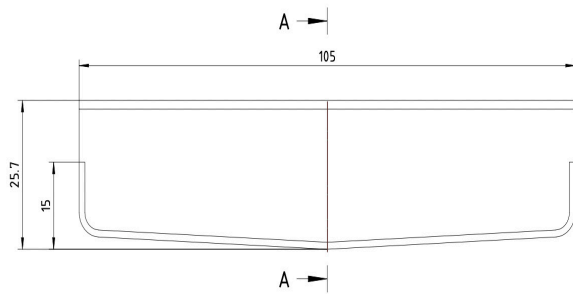

## Product Specifications

Code	EZY-ENDCAP-BB
Barcode	9339897018548
Finish	Brushed Brass

Material	316 Stainless steel
Steel Thickness	1.2mm, 2.5mm Rolled Edge

Experience, *the difference.*

LINSOL.COM.AU

☎ 1300 546 765