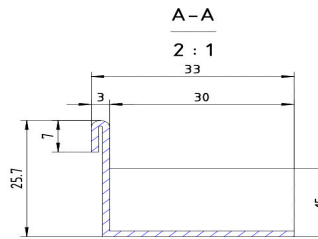

## Product Specifications

Code	EZY-ENDCAP-BB
Barcode	9339897018548
Finish	Brushed Brass

Material	316 Stainless steel
Steel Thickness	1.2mm, 2.5mm Rolled Edge

Experience, *the difference.*

LINSOL.COM.AU

☎ 1300 546 765