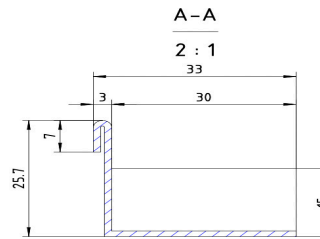

Ezyflow 24 Series Endcaps (Pair)

Brushed Nickel

Product Specifications

Code	EZY-ENDCAP-BR
Barcode	9339897018517
Finish	Brushed Nickel

Material	316 Stainless steel
Steel Thickness	1.2mm, 2.5mm Rolled Edge

Experience, *the difference.*