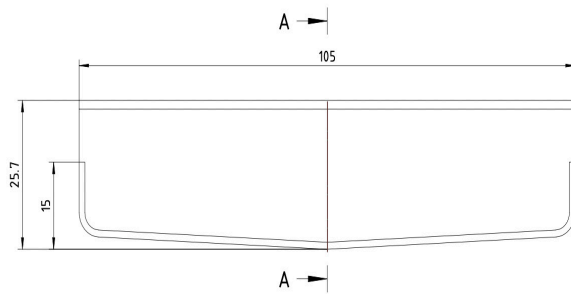

Ezyflow 24 Series Endcaps (Pair)

Brushed Nickel

Product Specifications

Code	EZY-ENDCAP-BR
Barcode	9339897018517
Finish	Brushed Nickel

Material	316 Stainless steel
Steel Thickness	1.2mm, 2.5mm Rolled Edge

Experience, *the difference.*