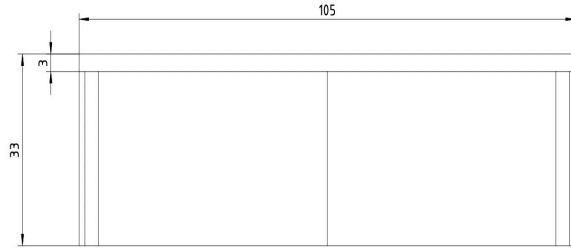

Ezyflow 24 Series Endcaps (Pair)

Brushed Nickel

Product Specifications

Code	EZY-ENDCAP-BR
Barcode	9339897018517
Finish	Brushed Nickel

Material	316 Stainless steel
Steel Thickness	1.2mm, 2.5mm Rolled Edge

Experience, *the difference.*