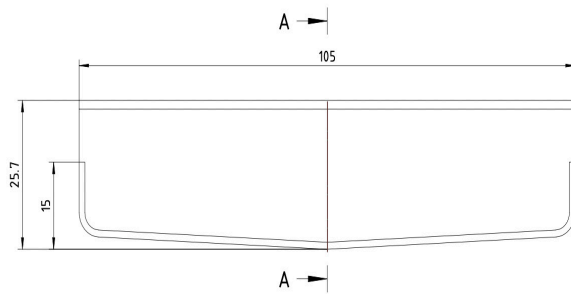

Ezyflow 24 Series Endcaps (Pair)

Matte Black

Product Specifications

Code	EZY-ENDCAP-MB
Barcode	9339897018524
Finish	Matte Black

Material	316 Stainless steel
Steel Thickness	1.2mm, 2.5mm Rolled Edge

Experience, *the difference.*