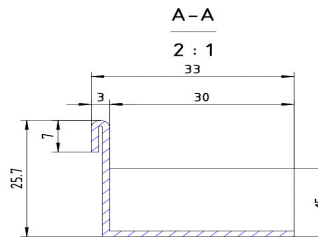

Ezyflow 24 Series Endcaps (Pair)

Matte Black

Product Specifications

Code	EZY-ENDCAP-MB
Barcode	9339897018524
Finish	Matte Black

Material	316 Stainless steel
Steel Thickness	1.2mm, 2.5mm Rolled Edge

Experience, *the difference.*