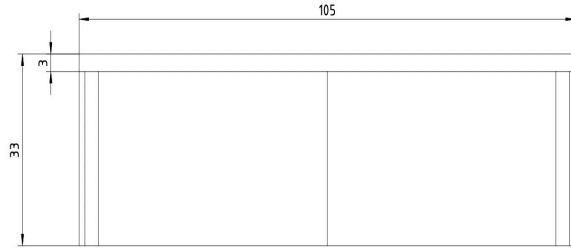

Ezyflow 24 Series Endcaps (Pair)

Matte Black

Product Specifications

Code	EZY-ENDCAP-MB
Barcode	9339897018524
Finish	Matte Black

Material	316 Stainless steel
Steel Thickness	1.2mm, 2.5mm Rolled Edge

Experience, *the difference.*