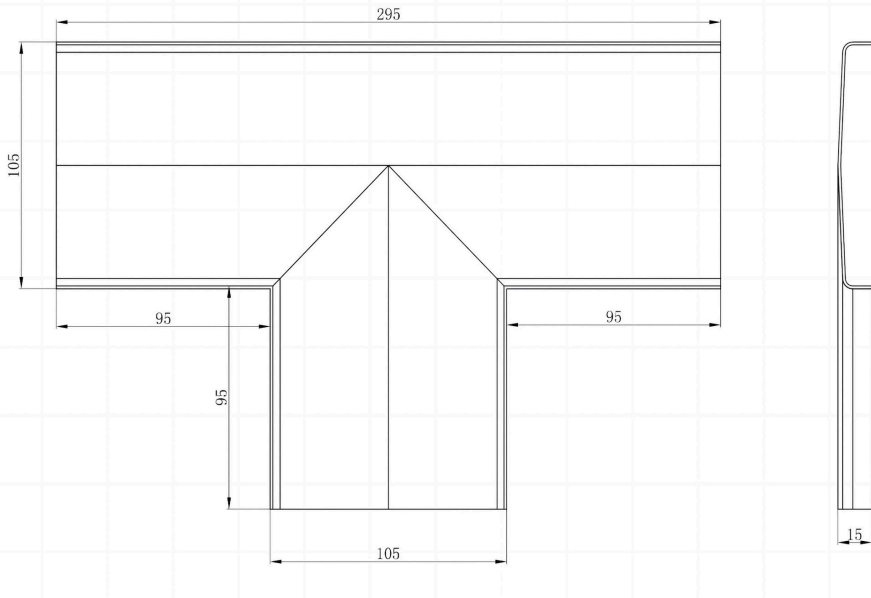

## Product Specifications

Code	EZY-T-JOINER-MB
Barcode	9339897018760
Finish	Matte Black

Material	316 Stainless steel
Steel Thickness	1.2mm, 2.5mm Rolled Edge

Experience, *the difference.*

LINSOL.COM.AU

☎ 1300 546 765