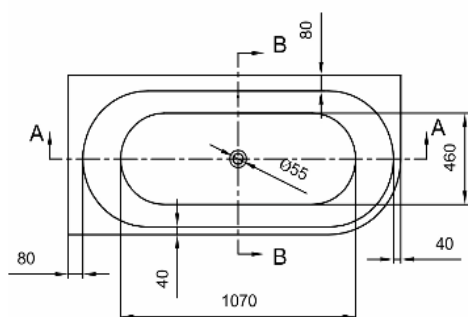

Florida 1600mm Left Hand Corner Bath

Gloss White

Product Specifications

Code	FLO-160-LH-GW	Finish	Gloss White
Material	Sanitary Grade Acrylic	Size	1600 x 800 x 595mm
Stainless Steel Support Frame		40mm Pop-Up Plug & Waste Not Included	
		4x Adjustable Legs	