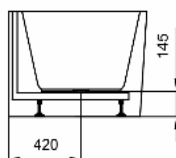

Florida 1600mm Left Hand Corner Bath

Gloss White

Product Specifications

Code	FLO-160-LH-GW	Finish	Gloss White
Material	Sanitary Grade Acrylic	Size	1600 x 800 x 595mm
Stainless Steel Support Frame		40mm Pop-Up Plug & Waste Not Included	
		4x Adjustable Legs	