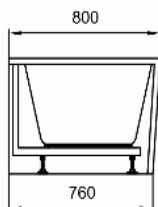

Florida 1600mm Left Hand Corner Bath

Gloss White

Product Specifications

Code	FLO-160-LH-GW	Finish	Gloss White
Material	Sanitary Grade Acrylic	Size	1600 x 800 x 595mm
Stainless Steel Support Frame		40mm Pop-Up Plug & Waste Not Included	
		4x Adjustable Legs	