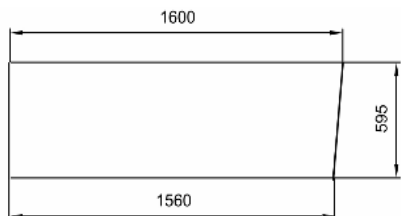

Florida 1600mm Left Hand Corner Bath

Gloss White

Product Specifications

Code	FLO-160-LH-GW	Finish	Gloss White
Material	Sanitary Grade Acrylic	Size	1600 x 800 x 595mm
Stainless Steel Support Frame		40mm Pop-Up Plug & Waste Not Included	
		4x Adjustable Legs	