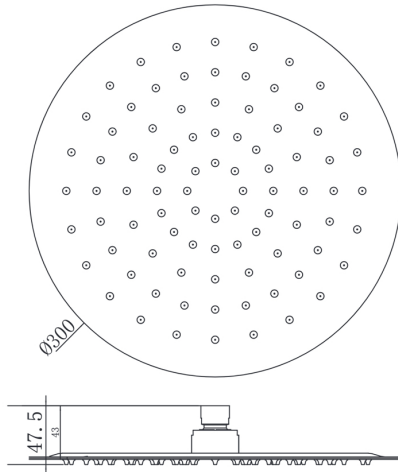

# Force Shower Head

Brushed Brass

## Product Specifications

Code	FOR-BB-035
Barcode	9339897003384
Finish	Brushed Brass
Material	Stainless Steel

WELS Reg No	S12372
WELS Rating	3 Star
WELS L/Min	9L /Min

Experience, *the difference.*

LINSOL.COM.AU