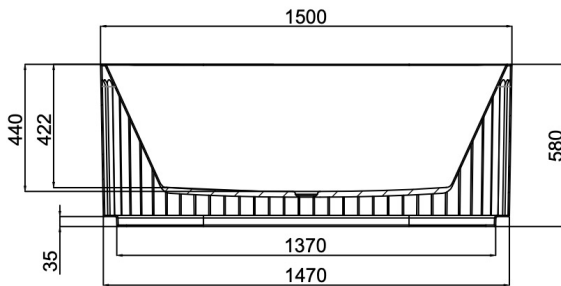

# Georg 1500mm Freestanding Bath

Ginger

## Product Specifications

Code	GEO-FS-150-G
Barcode	9339897021340
Material	Sanitary Grade Acrylic

Finish	Ginger
Size	1500(W) x 750(D) x 580(H)
No Overflow	

Experience, *the difference.*

LINSOL.COM.AU

☎ 1300 546 765