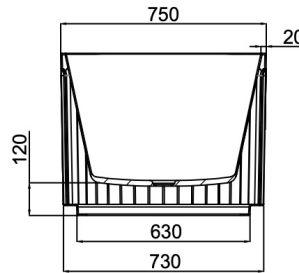

# Georg 1500mm Freestanding Bath

Ginger

## Product Specifications

Code	GEO-FS-150-G
Barcode	9339897021340
Material	Sanitary Grade Acrylic

Finish	Ginger
Size	1500(W) x 750(D) x 580(H)
No Overflow	

Experience, *the difference.*

LINSOL.COM.AU

☎ 1300 546 765