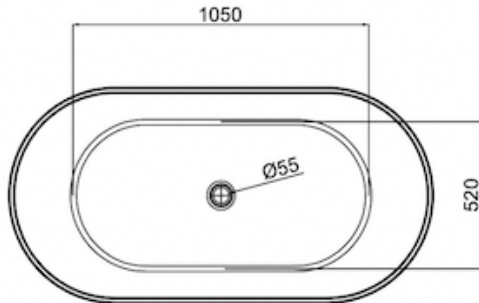

# Georg 1500mm Freestanding Bath

Ginger

## Product Specifications

Code	GEO-FS-150-G
Barcode	9339897021340
Material	Sanitary Grade Acrylic

Finish	Ginger
Size	1500(W) x 750(D) x 580(H)
No Overflow	

Experience, *the difference.*

LINSOL.COM.AU

☎ 1300 546 765