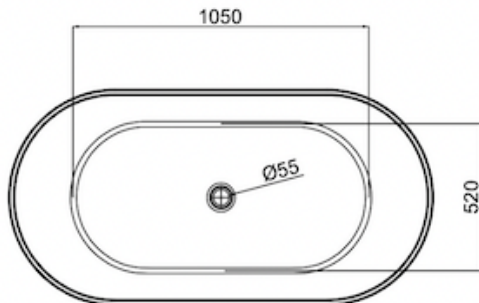

Georg 1500mm Freestanding Bath

Grey Blue

Product Specifications

Code	GEO-FS-150-GB
Barcode	9339897021302
Material	Sanitary Grade Acrylic

Finish	Grey Blue
Size	1500(W) x 750(D) x 580(H)
No Overflow	

Experience, *the difference.*