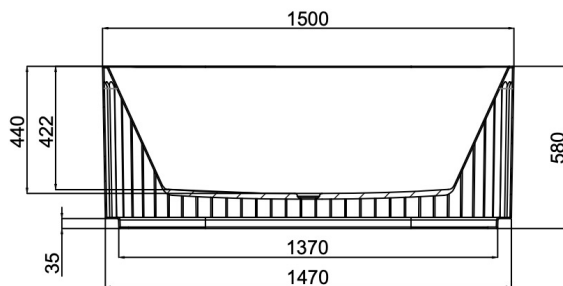

Georg 1500mm Freestanding Bath

Grey Blue

Product Specifications

Code	GEO-FS-150-GB
Barcode	9339897021302
Material	Sanitary Grade Acrylic

Finish	Grey Blue
Size	1500(W) x 750(D) x 580(H)
No Overflow	

Experience, *the difference.*