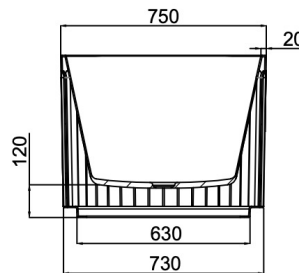

Georg 1500mm Freestanding Bath

Grey Blue

Product Specifications

Code	GEO-FS-150-GB
Barcode	9339897021302
Material	Sanitary Grade Acrylic

Finish	Grey Blue
Size	1500(W) x 750(D) x 580(H)
No Overflow	

Experience, *the difference.*