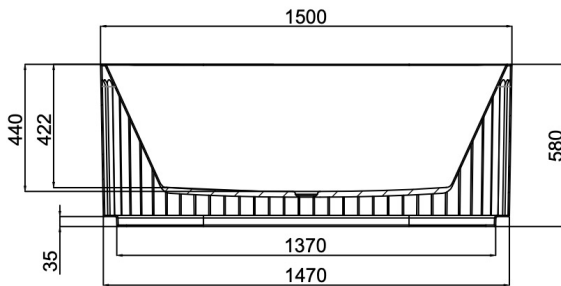

Georg 1500mm Freestanding Bath

Gloss White

Product Specifications

Code	GEO-FS-150-GW
Barcode	9339897021494
Material	Sanitary Grade Acrylic

Finish	Gloss White
Size	1500(W) x 750(D) x 580(H)
No Overflow	

Experience, *the difference.*