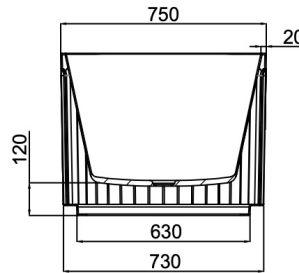

Georg 1500mm Freestanding Bath

Gloss White

Product Specifications

Code	GEO-FS-150-GW
Barcode	9339897021494
Material	Sanitary Grade Acrylic

Finish	Gloss White
Size	1500(W) x 750(D) x 580(H)
No Overflow	

Experience, *the difference.*