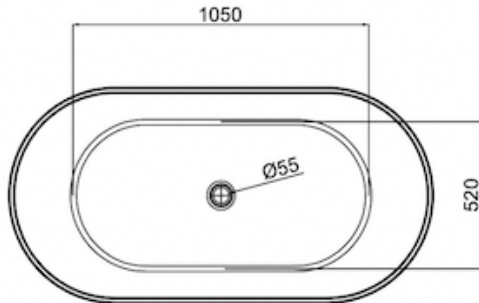

Georg 1500mm Freestanding Bath

Gloss White

Product Specifications

Code	GEO-FS-150-GW
Barcode	9339897021494
Material	Sanitary Grade Acrylic

Finish	Gloss White
Size	1500(W) x 750(D) x 580(H)
No Overflow	

Experience, *the difference.*