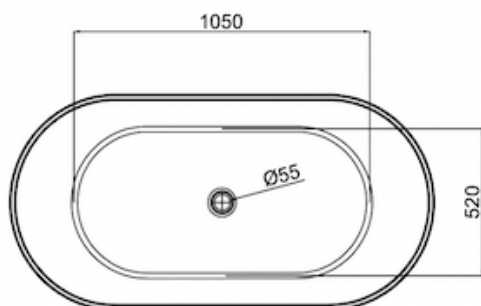

Georg 1500mm Freestanding Bath

Matte Black

Product Specifications

Code	GEO-FS-150-MB
Barcode	9339897021357
Material	Sanitary Grade Acrylic

Finish	Matte Black
Size	1500(W) x 750(D) x 580(H)
No Overflow	

Experience, *the difference.*