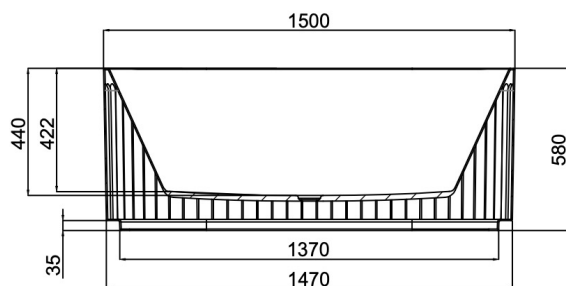

Georg 1500mm Freestanding Bath

Matte Black

Product Specifications

Code	GEO-FS-150-MB
Barcode	9339897021357
Material	Sanitary Grade Acrylic

Finish	Matte Black
Size	1500(W) x 750(D) x 580(H)
No Overflow	

Experience, *the difference.*