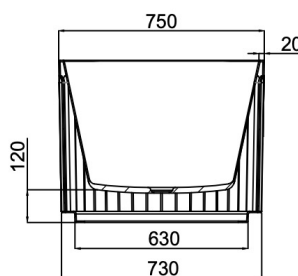

Georg 1500mm Freestanding Bath

Matte Black

Product Specifications

Code	GEO-FS-150-MB
Barcode	9339897021357
Material	Sanitary Grade Acrylic

Finish	Matte Black
Size	1500(W) x 750(D) x 580(H)
No Overflow	

Experience, *the difference.*