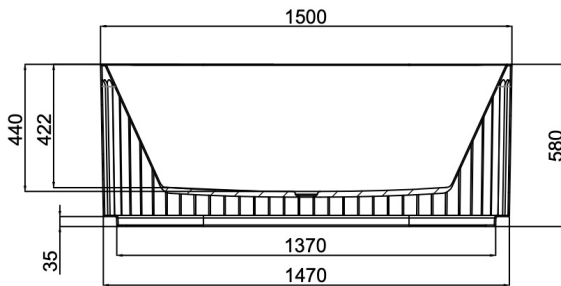

Georg 1500mm Freestanding Bath

Matte White

Product Specifications

Code	GEO-FS-150-MW
Barcode	9339897021296
Material	Sanitary Grade Acrylic

Finish	Matte White
Size	1500(W) x 750(D) x 580(H)
No Overflow	

Experience, *the difference.*