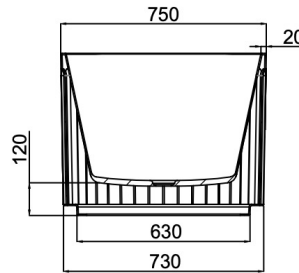

Georg 1500mm Freestanding Bath

Matte White

Product Specifications

Code	GEO-FS-150-MW
Barcode	9339897021296
Material	Sanitary Grade Acrylic

Finish	Matte White
Size	1500(W) x 750(D) x 580(H)
No Overflow	

Experience, *the difference.*