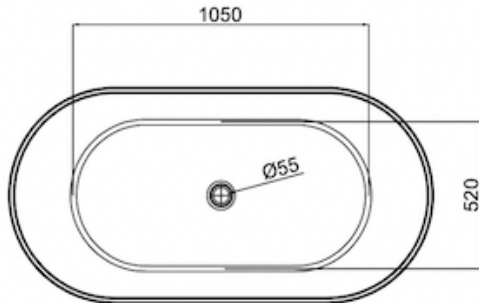

Georg 1500mm Freestanding Bath

Matte White

Product Specifications

Code	GEO-FS-150-MW
Barcode	9339897021296
Material	Sanitary Grade Acrylic

Finish	Matte White
Size	1500(W) x 750(D) x 580(H)
No Overflow	

Experience, *the difference.*