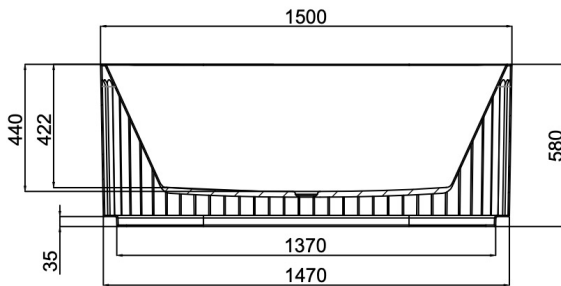

# Georg 1500mm Freestanding Bath

Sage Green

## Product Specifications

Code	GEO-FS-150-SG
Barcode	9339897021319
Material	Sanitary Grade Acrylic

Finish	Sage Green
Size	1500(W) x 750(D) x 580(H)
No Overflow	

Experience, *the difference.*

LINSOL.COM.AU