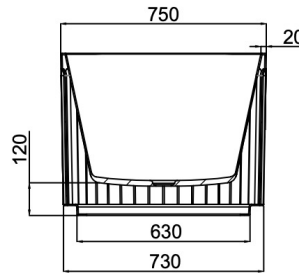

## Product Specifications

Code	GEO-FS-150-SG
Barcode	9339897021319
Material	Sanitary Grade Acrylic

Finish	Sage Green
Size	1500(W) x 750(D) x 580(H)
No Overflow	

Experience, *the difference.*

LINSOL.COM.AU