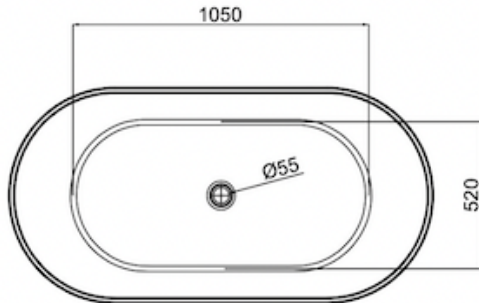

# Georg 1500mm Freestanding Bath

Sage Green

## Product Specifications

Code	GEO-FS-150-SG
Barcode	9339897021319
Material	Sanitary Grade Acrylic

Finish	Sage Green
Size	1500(W) x 750(D) x 580(H)
No Overflow	

Experience, *the difference.*

LINSOL.COM.AU