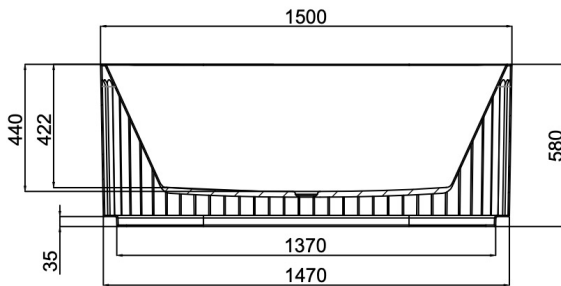

Georg 1500mm Freestanding Bath

Warm Grey

Product Specifications

Code	GEO-FS-150-WG
Barcode	9339897021333
Material	Sanitary Grade Acrylic

Finish	Warm Grey
Size	1500(W) x 750(D) x 580(H)
No Overflow	

Experience, *the difference.*