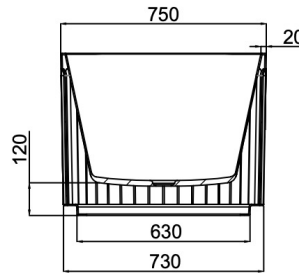

Georg 1500mm Freestanding Bath

Warm Grey

Product Specifications

Code	GEO-FS-150-WG
Barcode	9339897021333
Material	Sanitary Grade Acrylic

Finish	Warm Grey
Size	1500(W) x 750(D) x 580(H)
No Overflow	

Experience, *the difference.*