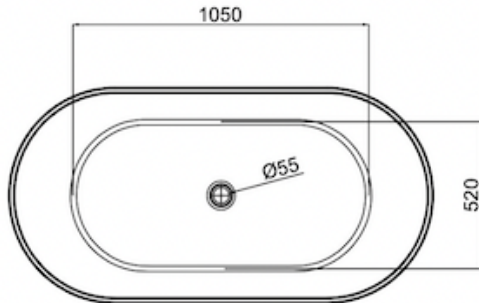

Georg 1500mm Freestanding Bath

Warm Grey

Product Specifications

Code	GEO-FS-150-WG
Barcode	9339897021333
Material	Sanitary Grade Acrylic

Finish	Warm Grey
Size	1500(W) x 750(D) x 580(H)
No Overflow	

Experience, *the difference.*