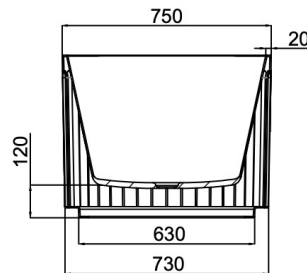

Georg 1700mm Freestanding Bath

Ginger

Product Specifications

Code	GEO-FS-170-G
Barcode	9339897021418
Material	Sanitary Grade Acrylic

Finish	Ginger
Size	1700(W) x 750(D) x 580(H)
No Overflow	

Experience, *the difference.*