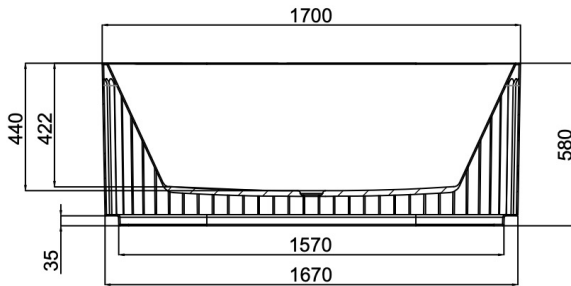

Georg 1700mm Freestanding Bath

Ginger

Product Specifications

Code	GEO-FS-170-G
Barcode	9339897021418
Material	Sanitary Grade Acrylic

Finish	Ginger
Size	1700(W) x 750(D) x 580(H)
No Overflow	

Experience, *the difference.*