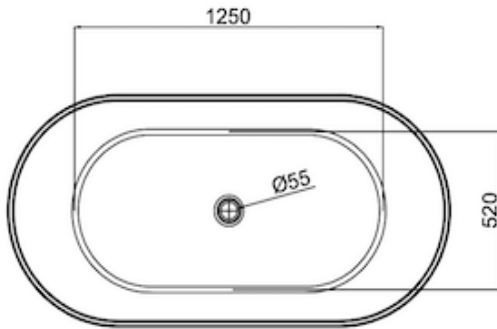

Georg 1700mm Freestanding Bath

Ginger

Product Specifications

Code	GEO-FS-170-G
Barcode	9339897021418
Material	Sanitary Grade Acrylic

Finish	Ginger
Size	1700(W) x 750(D) x 580(H)
No Overflow	

Experience, *the difference.*