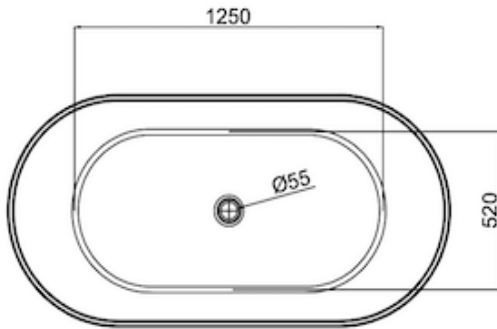

Georg 1700mm Freestanding Bath

Grey Blue

Product Specifications

Code	GEO-FS-170-GB
Barcode	9339897021371
Material	Sanitary Grade Acrylic

Finish	Grey Blue
Size	1700(W) x 750(D) x 580(H)
No Overflow	

Experience, *the difference.*