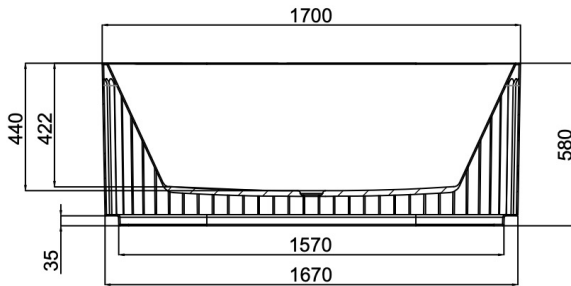

Georg 1700mm Freestanding Bath

Grey Blue

Product Specifications

Code	GEO-FS-170-GB
Barcode	9339897021371
Material	Sanitary Grade Acrylic

Finish	Grey Blue
Size	1700(W) x 750(D) x 580(H)
No Overflow	

Experience, *the difference.*