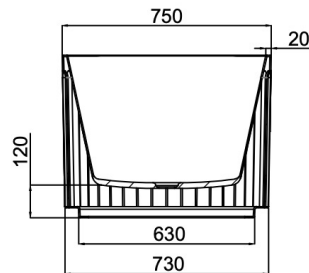

Georg 1700mm Freestanding Bath

Grey Blue

Product Specifications

Code	GEO-FS-170-GB
Barcode	9339897021371
Material	Sanitary Grade Acrylic

Finish	Grey Blue
Size	1700(W) x 750(D) x 580(H)
No Overflow	

Experience, *the difference.*