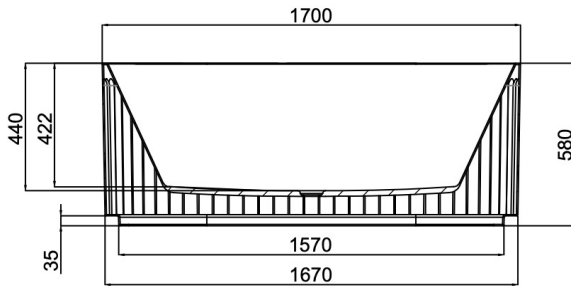

Georg 1700mm Freestanding Bath

Gloss White

Product Specifications

Code	GEO-FS-170-GW
Barcode	9339897021500
Material	Sanitary Grade Acrylic

Finish	Gloss White
Size	1700(W) x 750(D) x 580(H)
No Overflow	

Experience, *the difference.*