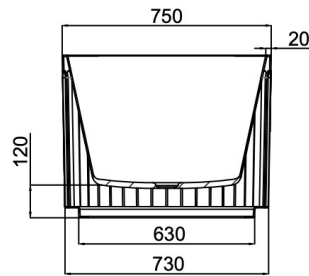

Georg 1700mm Freestanding Bath

Gloss White

Product Specifications

Code	GEO-FS-170-GW
Barcode	9339897021500
Material	Sanitary Grade Acrylic

Finish	Gloss White
Size	1700(W) x 750(D) x 580(H)
No Overflow	

Experience, *the difference.*