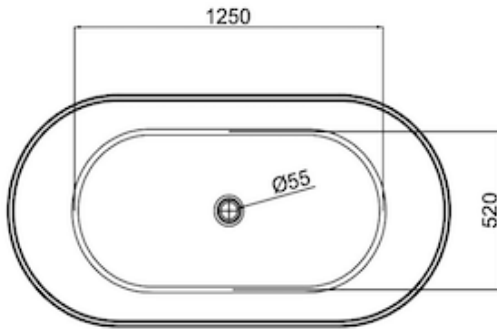

Georg 1700mm Freestanding Bath

Gloss White

Product Specifications

Code	GEO-FS-170-GW
Barcode	9339897021500
Material	Sanitary Grade Acrylic

Finish	Gloss White
Size	1700(W) x 750(D) x 580(H)
No Overflow	

Experience, *the difference.*