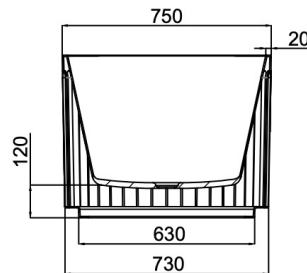

# Georg 1700mm Freestanding Bath

Matte Black

## Product Specifications

Code	GEO-FS-170-MB
Barcode	9339897021425
Material	Sanitary Grade Acrylic

Finish	Matte Black
Size	1700(W) x 750(D) x 580(H)
No Overflow	

Experience, *the difference.*

LINSOL.COM.AU