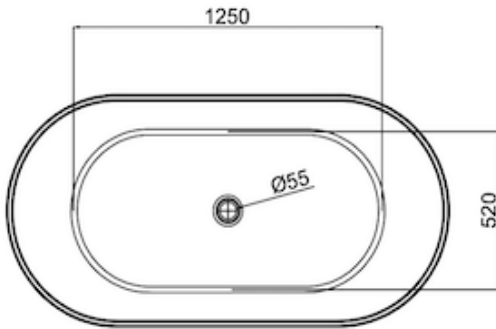

# Georg 1700mm Freestanding Bath

Matte Black

## Product Specifications

Code	GEO-FS-170-MB
Barcode	9339897021425
Material	Sanitary Grade Acrylic

Finish	Matte Black
Size	1700(W) x 750(D) x 580(H)
No Overflow	

Experience, *the difference.*

LINSOL.COM.AU