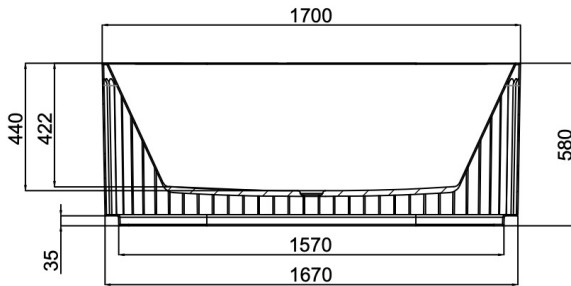

# Georg 1700mm Freestanding Bath

Matte Black

## Product Specifications

Code	GEO-FS-170-MB
Barcode	9339897021425
Material	Sanitary Grade Acrylic

Finish	Matte Black
Size	1700(W) x 750(D) x 580(H)
No Overflow	

Experience, *the difference.*

LINSOL.COM.AU