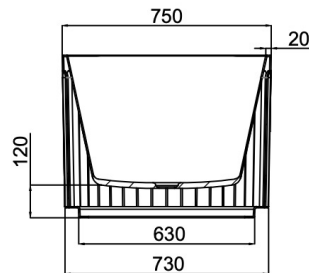

Georg 1700mm Freestanding Bath

Matte White

Product Specifications

| | |
|----------|------------------------|
| Code | GEO-FS-170-MW |
| Barcode | 9339897021364 |
| Material | Sanitary Grade Acrylic |

| | |
|-------------|---------------------------|
| Finish | Matte White |
| Size | 1700(W) x 750(D) x 580(H) |
| No Overflow | |