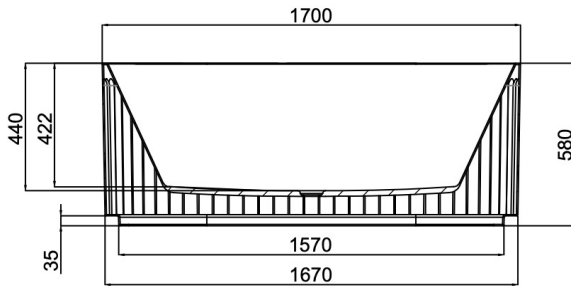

Georg 1700mm Freestanding Bath

Matte White

Product Specifications

| | |
|----------|------------------------|
| Code | GEO-FS-170-MW |
| Barcode | 9339897021364 |
| Material | Sanitary Grade Acrylic |

| | |
|-------------|---------------------------|
| Finish | Matte White |
| Size | 1700(W) x 750(D) x 580(H) |
| No Overflow | |