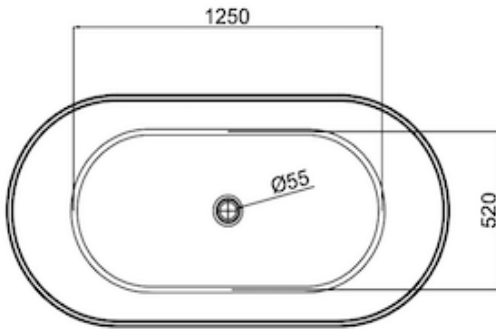

Georg 1700mm Freestanding Bath

Matte White

Product Specifications

| | |
|----------|------------------------|
| Code | GEO-FS-170-MW |
| Barcode | 9339897021364 |
| Material | Sanitary Grade Acrylic |

| | |
|-------------|---------------------------|
| Finish | Matte White |
| Size | 1700(W) x 750(D) x 580(H) |
| No Overflow | |