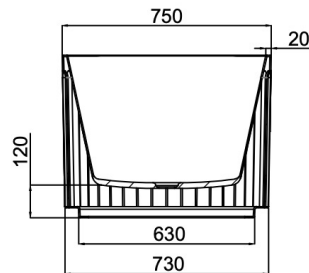

## Product Specifications

Code	GEO-FS-170-OO
Barcode	9339897021395
Material	Sanitary Grade Acrylic

Finish	Outback Orange
Size	1700(W) x 750(D) x 580(H)
No Overflow	

Experience, *the difference.*

LINSOL.COM.AU