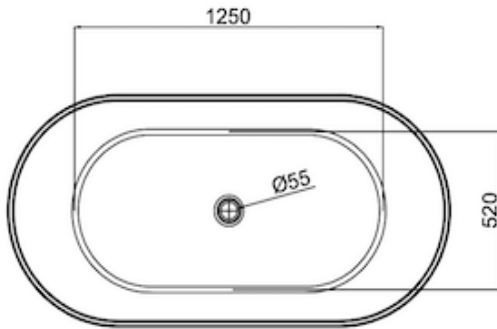

# Georg 1700mm Freestanding Bath

Outback Orange

## Product Specifications

Code	GEO-FS-170-OO
Barcode	9339897021395
Material	Sanitary Grade Acrylic

Finish	Outback Orange
Size	1700(W) x 750(D) x 580(H)
No Overflow	

Experience, *the difference.*

LINSOL.COM.AU