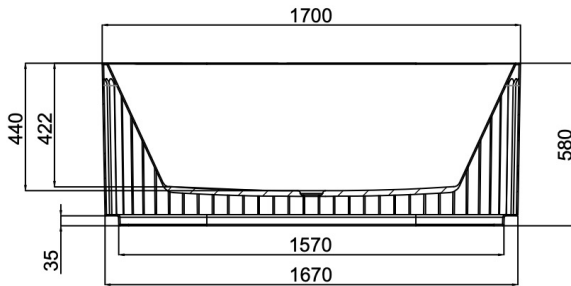

# Georg 1700mm Freestanding Bath

Outback Orange

## Product Specifications

Code	GEO-FS-170-OO
Barcode	9339897021395
Material	Sanitary Grade Acrylic

Finish	Outback Orange
Size	1700(W) x 750(D) x 580(H)
No Overflow	

Experience, *the difference.*

LINSOL.COM.AU