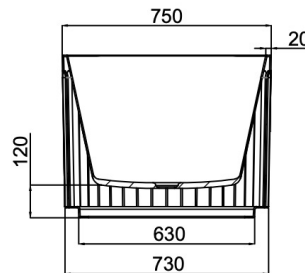

Georg 1700mm Freestanding Bath

Sage Green

Product Specifications

Code	GEO-FS-170-SG
Barcode	9339897021388
Material	Sanitary Grade Acrylic

Finish	Sage Green
Size	1700(W) x 750(D) x 580(H)
No Overflow	

Experience, *the difference.*