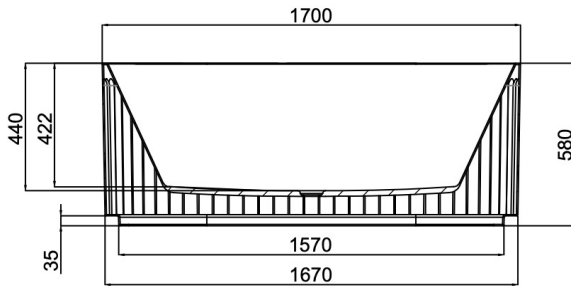

Georg 1700mm Freestanding Bath

Sage Green

Product Specifications

Code	GEO-FS-170-SG
Barcode	9339897021388
Material	Sanitary Grade Acrylic

Finish	Sage Green
Size	1700(W) x 750(D) x 580(H)
No Overflow	

Experience, *the difference.*