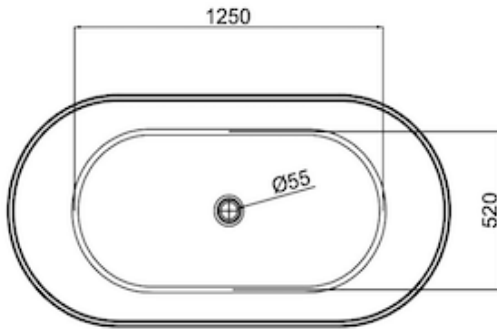

Georg 1700mm Freestanding Bath

Sage Green

Product Specifications

Code	GEO-FS-170-SG
Barcode	9339897021388
Material	Sanitary Grade Acrylic

Finish	Sage Green
Size	1700(W) x 750(D) x 580(H)
No Overflow	

Experience, *the difference.*