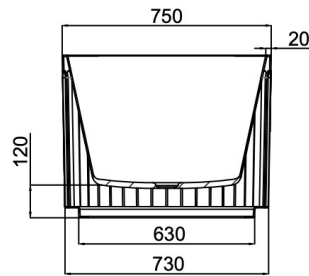

Georg 1700mm Freestanding Bath

Warm Grey

Product Specifications

Code	GEO-FS-170-WG
Barcode	9339897021401
Material	Sanitary Grade Acrylic

Finish	Warm Grey
Size	1700(W) x 750(D) x 580(H)
No Overflow	

Experience, *the difference.*