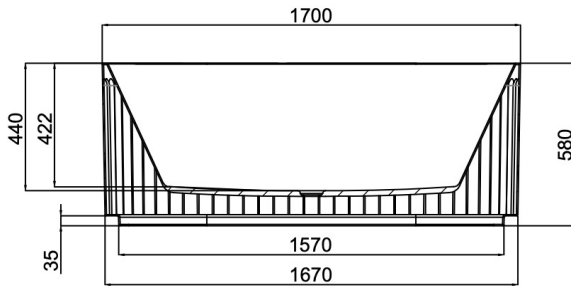

Georg 1700mm Freestanding Bath

Warm Grey

Product Specifications

Code	GEO-FS-170-WG
Barcode	9339897021401
Material	Sanitary Grade Acrylic

Finish	Warm Grey
Size	1700(W) x 750(D) x 580(H)
No Overflow	

Experience, *the difference.*