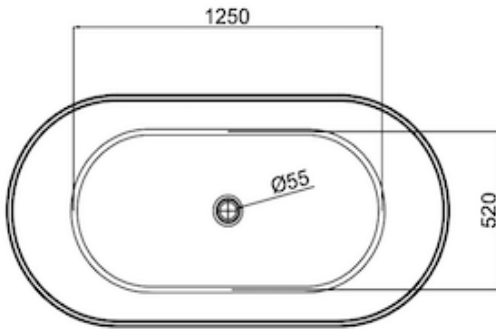

Georg 1700mm Freestanding Bath

Warm Grey

Product Specifications

Code	GEO-FS-170-WG
Barcode	9339897021401
Material	Sanitary Grade Acrylic

Finish	Warm Grey
Size	1700(W) x 750(D) x 580(H)
No Overflow	

Experience, *the difference.*