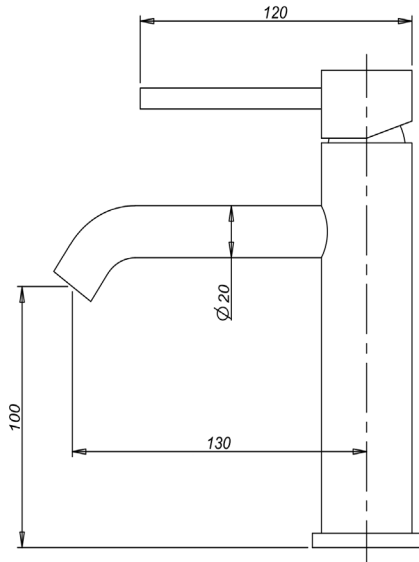

Gigi S1 Basin Mixer

Brushed Brass

Product Specifications

Code	GG-S1-BB-01
Barcode	9339897008006
Material	304 Stainless Steel
Finish	Brushed Brass
Cartridge	35mm

WELS Rating	6 Star
WELS Reg	T40409
WELS L/Min	4.5L/Min