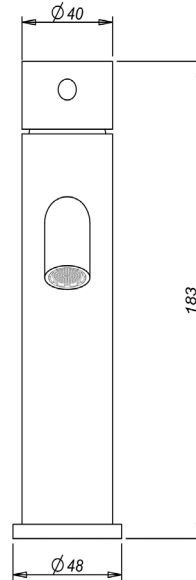

Gigi S1 Basin Mixer

Brushed Brass

Product Specifications

Code	GG-S1-BB-01
Barcode	9339897008006
Material	304 Stainless Steel
Finish	Brushed Brass
Cartridge	35mm

WELS Rating	6 Star
WELS Reg	T40409
WELS L/Min	4.5L/Min