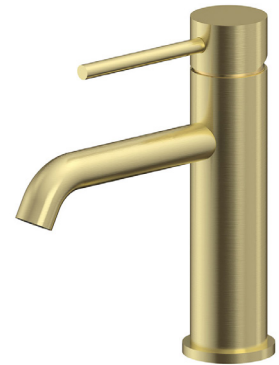

Gigi S1 Basin Mixer

Brushed Brass

Product Specifications

Code	GG-S1-BB-01
Barcode	9339897008006
Material	304 Stainless Steel
Finish	Brushed Brass
Cartridge	35mm

WELS Rating	6 Star
WELS Reg	T40409
WELS L/Min	4.5L/Min