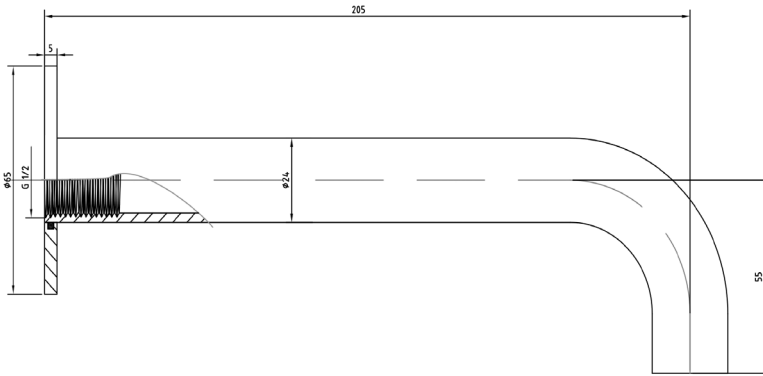

Gigi S1 Bath Spout

Brushed Brass

Product Specifications

Code	GG-S1-BB-025
Barcode	9339897008358
Material	304 Stainless Steel
Finish	Gunmetal
Thread	G 1/2 Female Inlet Thread

Experience, *the difference.*

LINSOL.COM.AU