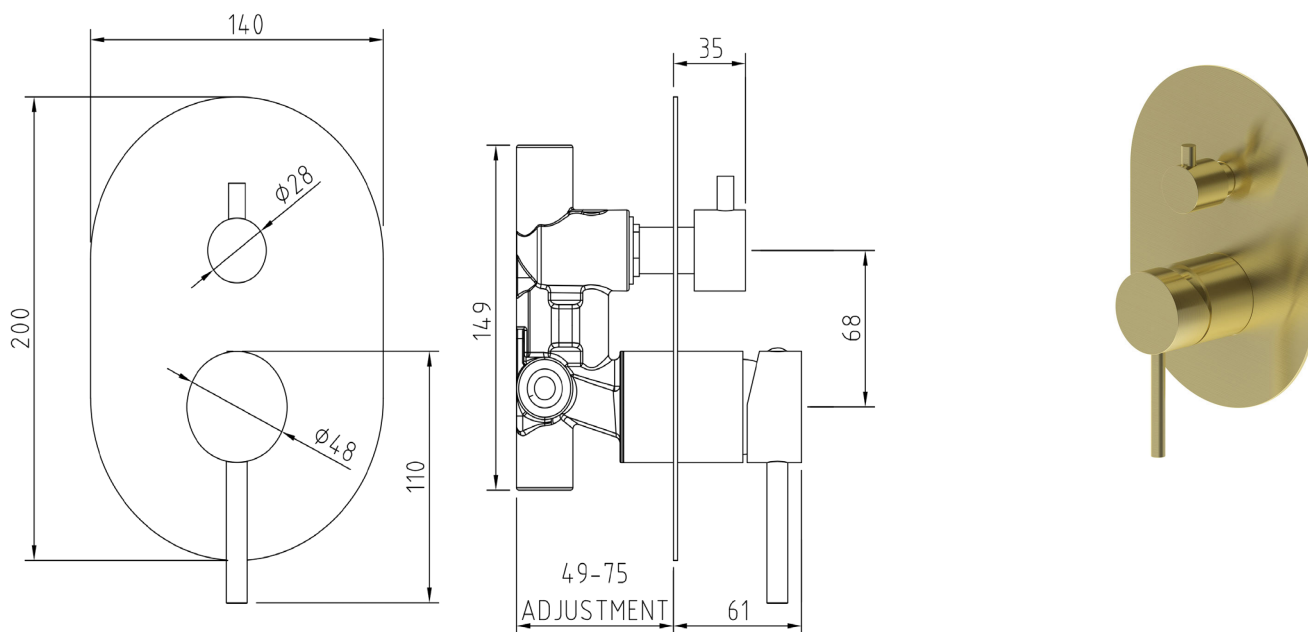

Gigi S1 Wall Mixer w' Diverter

Brushed Brass

Product Specifications

Code	GG-S1-BB-04
Barcode	9339897008303
Material	304 Stainless Steel
Finish	Brushed Brass
Cartridge	35mm

WELS Rating	3 Star
WELS Reg	S16878
WELS L/Min	8L/Min
Spindle	1/2 Turn Ceramic Disc