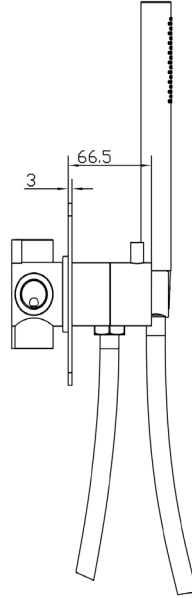

Gigi S1 Progressive Mixer w' Diverter

Brushed Brass

Product Specifications

Code	GG-S1-BB-07	WELS Rating	3 Star
Barcode	9339897008303	WELS Reg	S16878
Material	304 Stainless Steel	WELS L/Min	8L/Min
Finish	Brushed Brass		
Cartridge	Progressive		