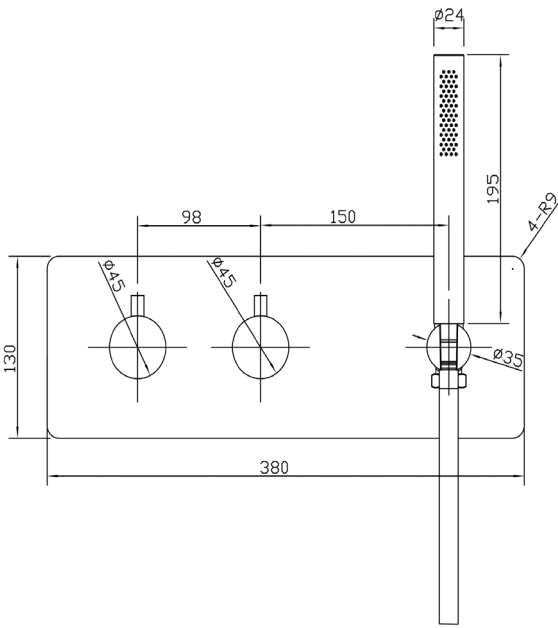

Gigi S1 Progressive Mixer w' Diverter

Brushed Brass

Product Specifications

Code	GG-S1-BB-07	WELS Rating	3 Star
Barcode	9339897008303	WELS Reg	S16878
Material	304 Stainless Steel	WELS L/Min	8L/Min
Finish	Brushed Brass		
Cartridge	Progressive		