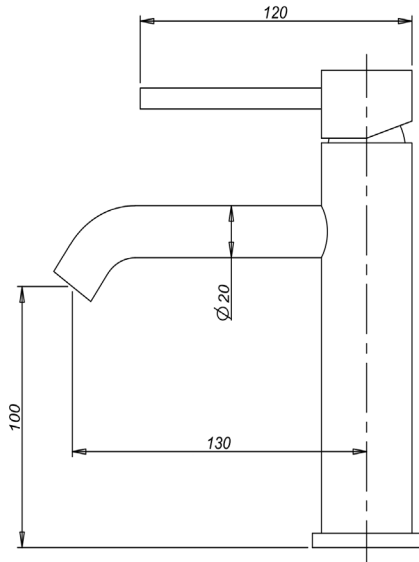

Gigi S1 Basin Mixer

Brushed Nickel

Product Specifications

Code	GG-S1-BR-01
Barcode	9339897007986
Material	304 Stainless Steel
Finish	Brushed Nickel
Cartridge	35mm

WELS Rating	6 Star
WELS Reg	T40409
WELS L/Min	4.5L/Min