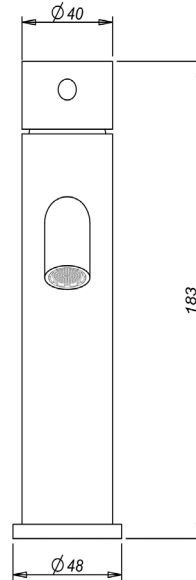

Gigi S1 Basin Mixer

Brushed Nickel

Product Specifications

Code	GG-S1-BR-01
Barcode	9339897007986
Material	304 Stainless Steel
Finish	Brushed Nickel
Cartridge	35mm

WELS Rating	6 Star
WELS Reg	T40409
WELS L/Min	4.5L/Min