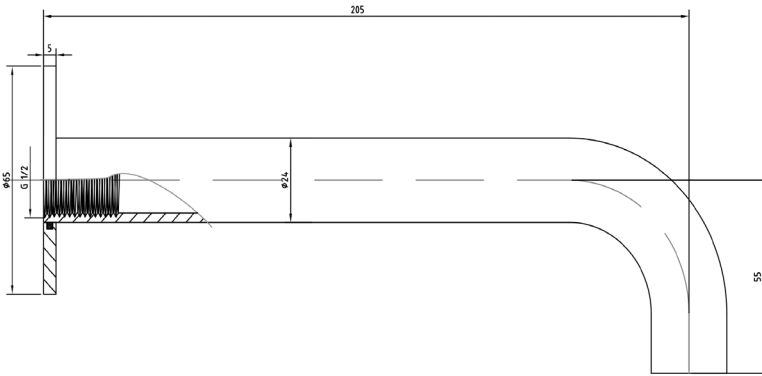

Gigi S1 Bath Spout

Brushed Nickel

Product Specifications

Code	GG-S1-BR-025
Barcode	9339897008334
Material	304 Stainless Steel
Finish	Brushed Nickel
Thread	G 1/2 Female Inlet Thread

Experience, *the difference.*