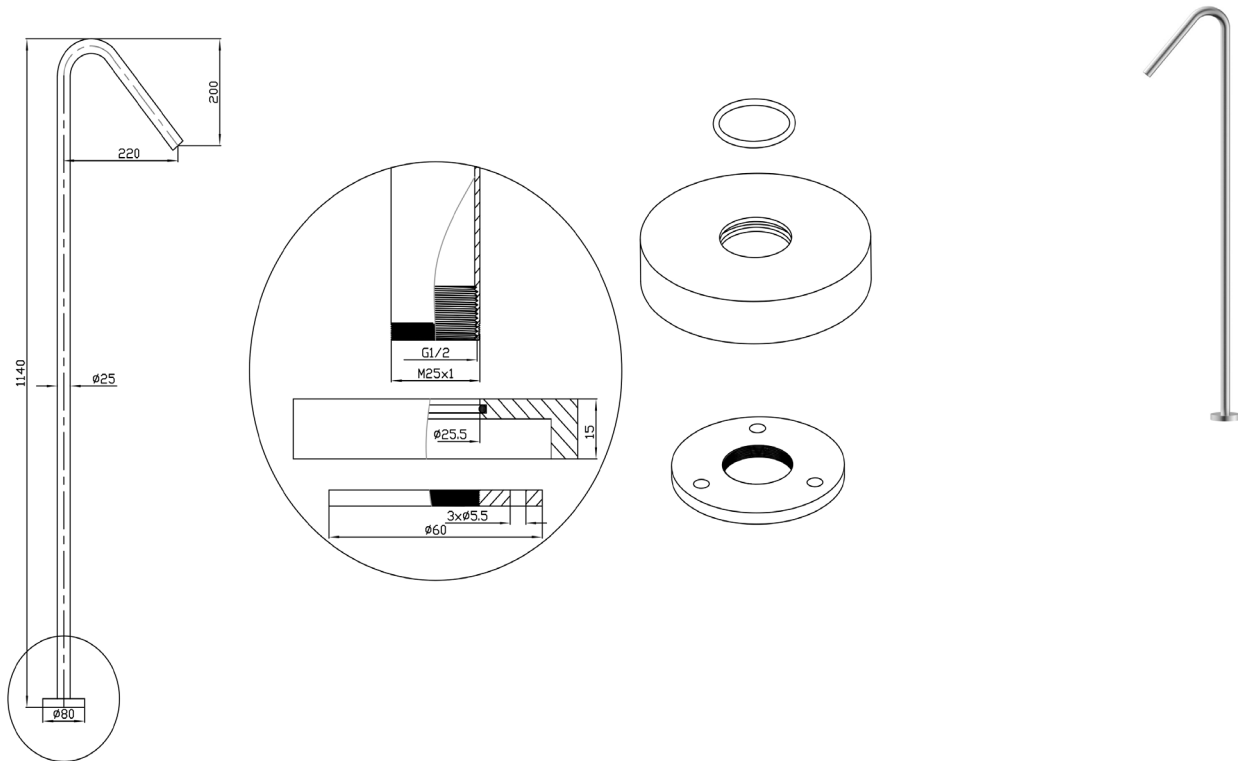

# Gigi S1 Freestanding Spout

Brushed Nickel

## Product Specifications

Code	GG-S1-BR-0255
Barcode	9339897008181
Material	304 Stainless Steel
Finish	Brushed Nickel

Experience, *the difference.*

LINSOL.COM.AU

☎ 1300 546 765

@ info@linsol.com.au

✉ PO Box 88, Coniston NSW 2500