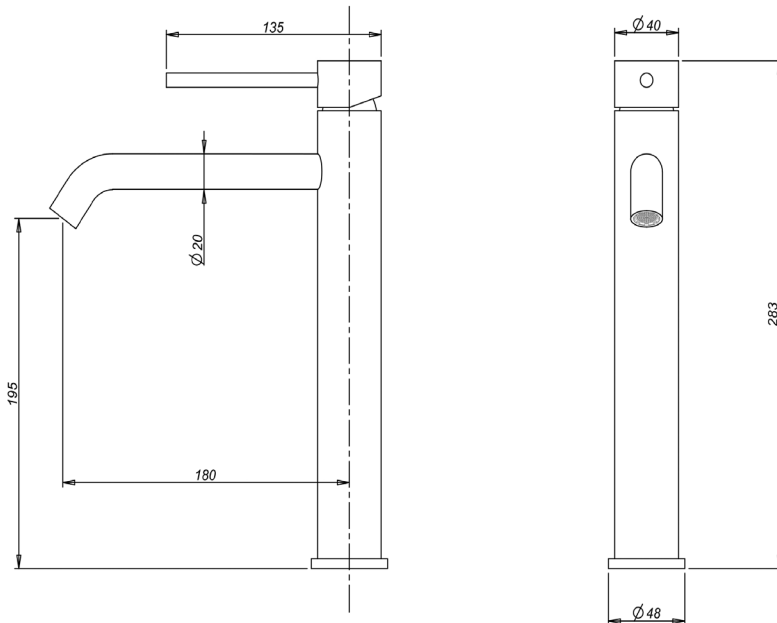

Gigi S1 Tall Basin Mixer

Brushed Nickel

Product Specifications

Code	GG-S1-BR-05	WELS Rating	6 Star
Barcode	9339897008037	WELS Reg	T40410
Material	304 Stainless Steel	WELS L/Min	4.5L/Min
Finish	Brushed Nickel		
Cartridge	35mm		