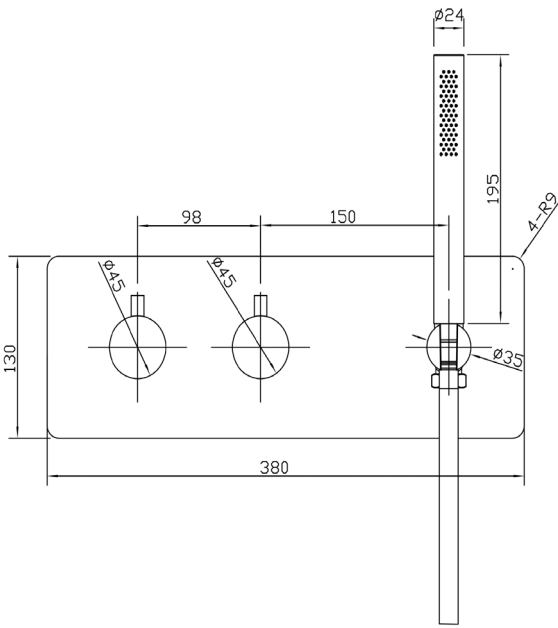

Gigi S1 Progressive Mixer w' Diverter

Brushed Nickel

Product Specifications

Code	GG-S1-BR-07	WELS Rating	3 Star
Barcode	9339897008280	WELS Reg	S16878
Material	304 Stainless Steel	WELS L/Min	8L/Min
Finish	Brushed Nickel		
Cartridge	Progressive		