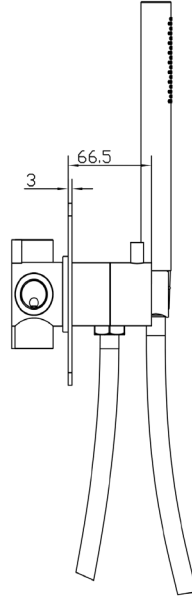

Gigi S1 Progressive Mixer w' Diverter

Brushed Nickel

Product Specifications

Code	GG-S1-BR-07	WELS Rating	3 Star
Barcode	9339897008280	WELS Reg	S16878
Material	304 Stainless Steel	WELS L/Min	8L/Min
Finish	Brushed Nickel		
Cartridge	Progressive		