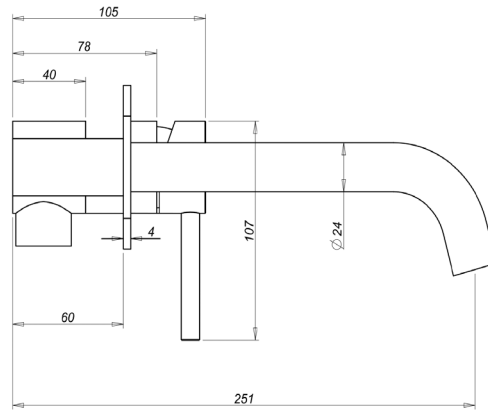

Gigi S1 Wall Basin Mixer

Brushed Nickel

Product Specifications

| | |
|-----------|---------------------|
| Code | GG-S1-BN-09 |
| Barcode | 9339897008389 |
| Material | 304 Stainless Steel |
| Finish | Brushed Nickel |
| Cartridge | 35mm |