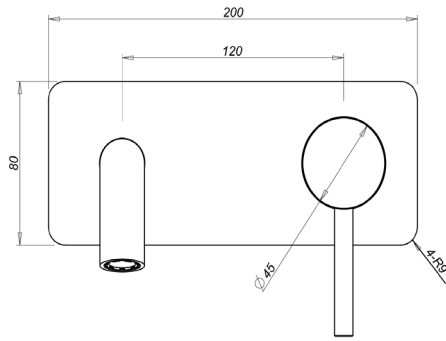

Gigi S1 Wall Basin Mixer

Brushed Nickel

Product Specifications

| | |
|-----------|---------------------|
| Code | GG-S1-BN-09 |
| Barcode | 9339897008389 |
| Material | 304 Stainless Steel |
| Finish | Brushed Nickel |
| Cartridge | 35mm |