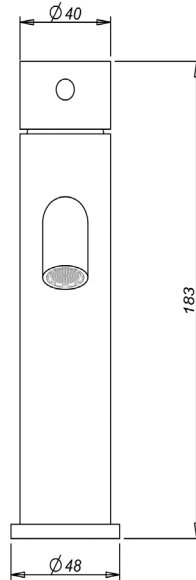

## Product Specifications

|           |                     |
|-----------|---------------------|
| Code      | GG-S1-GM-01         |
| Barcode   | 9339897008013       |
| Material  | 304 Stainless Steel |
| Finish    | Gunmetal            |
| Cartridge | 35mm                |