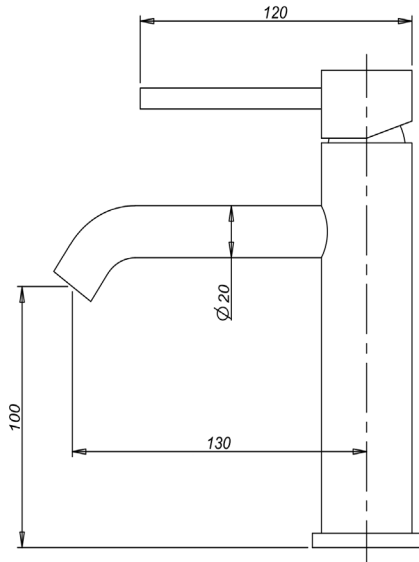

## Product Specifications

|           |                     |
|-----------|---------------------|
| Code      | GG-S1-GM-01         |
| Barcode   | 9339897008013       |
| Material  | 304 Stainless Steel |
| Finish    | Gunmetal            |
| Cartridge | 35mm                |