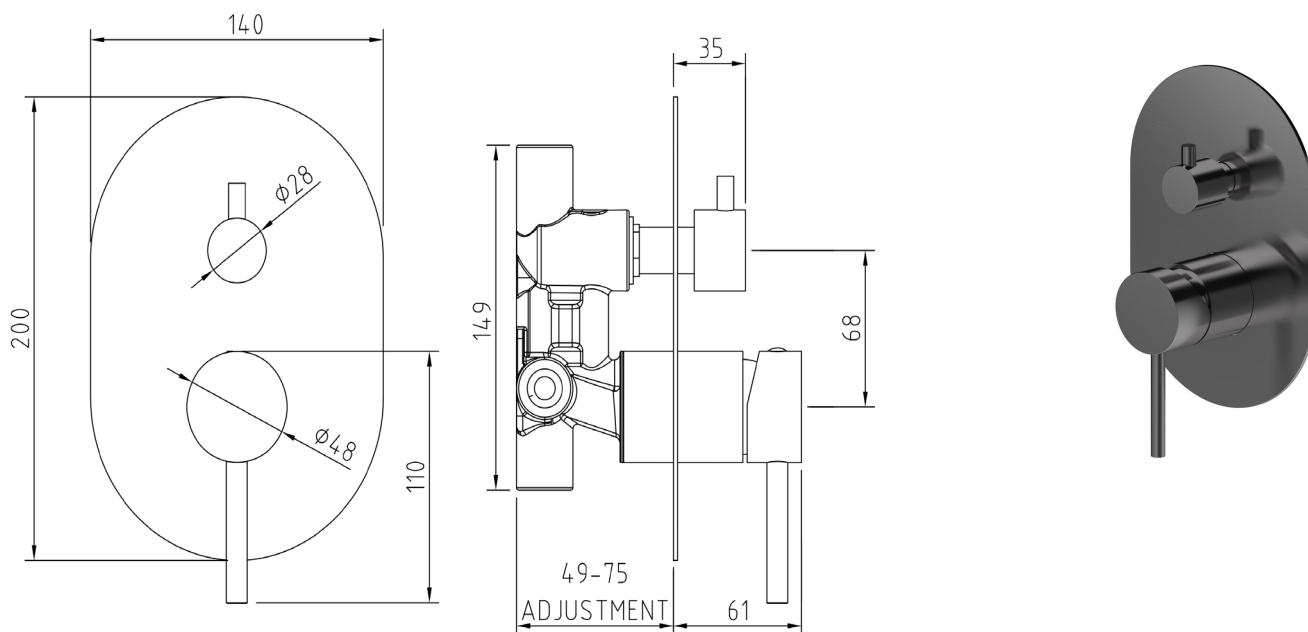

Gigi S1 Wall Mixer w' Diverter

Gunmetal

Product Specifications

| | |
|-----------|---------------------|
| Code | GG-S1-GM-04 |
| Barcode | 9339897008310 |
| Material | 304 Stainless Steel |
| Finish | Gunmetal |
| Cartridge | 35mm |

| | |
|-------------|-----------------------|
| WELS Rating | 3 Star |
| WELS Reg | S16878 |
| WELS L/Min | 8L/Min |
| Spindle | 1/2 Turn Ceramic Disc |

Experience, *the difference.*

LINSOL.COM.AU

☎ 1300 546 765