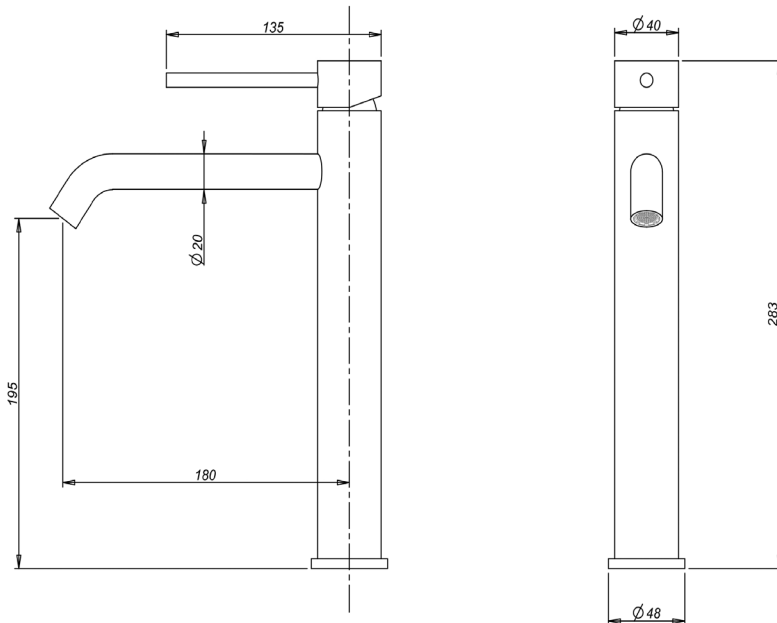

Gigi S1 Tall Basin Mixer

Gunmetal

Product Specifications

Code	GG-S1-GM-05	WELS Rating	6 Star
Barcode	9339897008068	WELS Reg	T40410
Material	304 Stainless Steel	WELS L/Min	4.5L/Min
Finish	Gunmetal		
Cartridge	35mm		