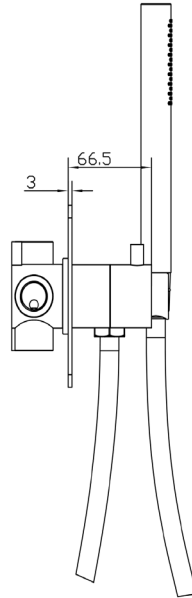

Gigi S1 Progressive Mixer w' Diverter

Gunmetal

Product Specifications

Code	GG-S1-GM-07
Barcode	9339897008310
Material	304 Stainless Steel
Finish	Gunmetal
Cartridge	Progressive

WELS Rating	3 Star
WELS Reg	S16878
WELS L/Min	8L/Min