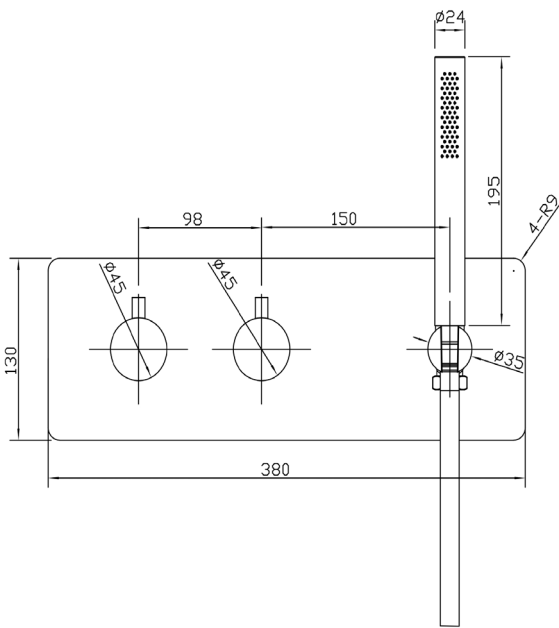

Gigi S1 Progressive Mixer w' Diverter

Gunmetal

Product Specifications

Code	GG-S1-GM-07
Barcode	9339897008310
Material	304 Stainless Steel
Finish	Gunmetal
Cartridge	Progressive

WELS Rating	3 Star
WELS Reg	S16878
WELS L/Min	8L/Min