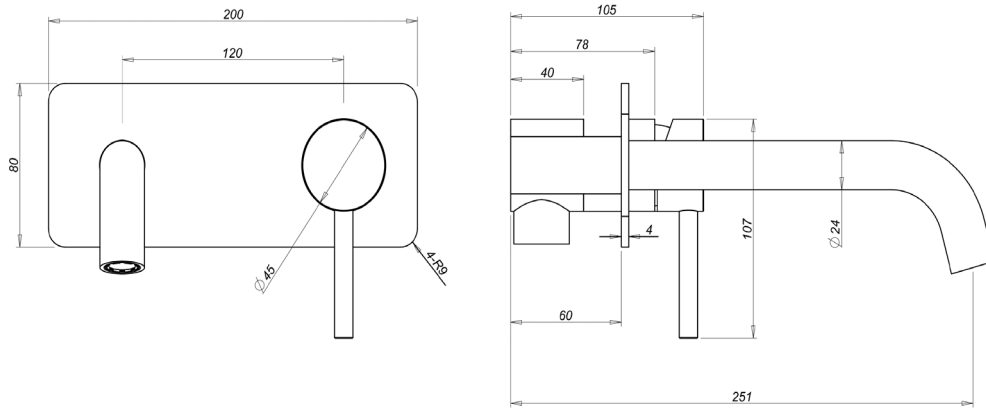

Gigi S1 Wall Basin Mixer

Gunmetal

Product Specifications

Code	GG-S1-GM-09	WELS Rating	6 Star
Barcode	9339897008419	WELS Reg	T40484
Material	304 Stainless Steel	WELS L/Min	4.5L/Min
Finish	Gunmetal		
Cartridge	35mm		