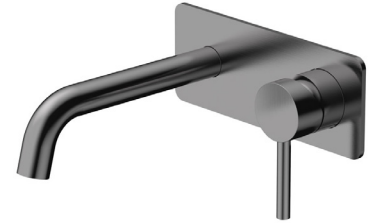

Gigi S1 Wall Basin Mixer

Gunmetal

Product Specifications

Code	GG-S1-GM-09	WELS Rating	6 Star
Barcode	9339897008419	WELS Reg	T40484
Material	304 Stainless Steel	WELS L/Min	4.5L/Min
Finish	Gunmetal		
Cartridge	35mm		