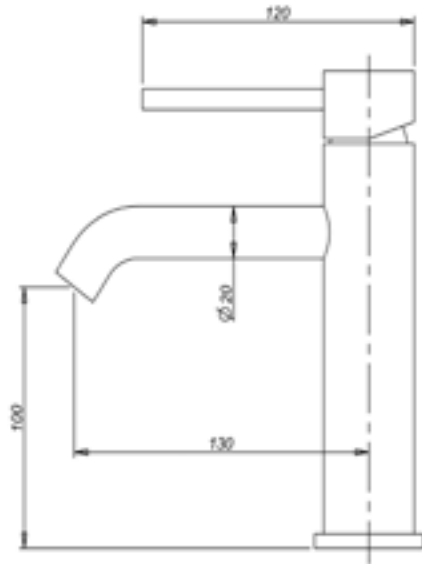

Gigi S1 Basin Mixer

Matte Black

Product Specifications

Code	GG-S1-MB-01
Barcode	9339897008020
Material	304 Stainless Steel
Finish	Matte Black
Cartridge	35mm

WELS Rating	6 Star
WELS Reg	T40409
WELS L/Min	4.5L/Min