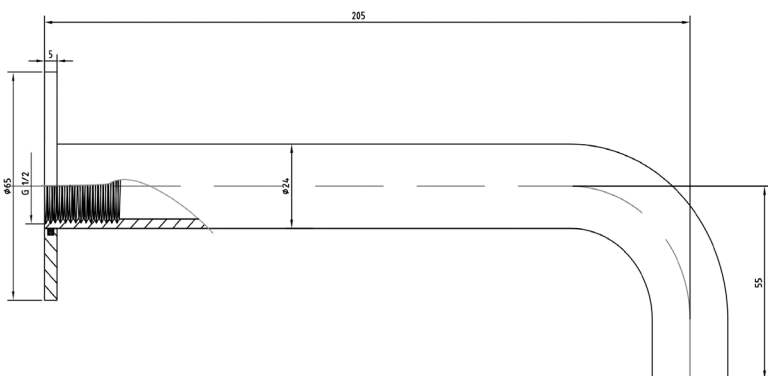

# Gigi S1 Bath Spout

Matte Black

## Product Specifications

Code	GG-S1-MB-025
Barcode	9339897008372
Material	304 Stainless Steel
Finish	Matte Black
Thread	G 1/2 Female Inlet Thread

Experience, *the difference.*

LINSOL.COM.AU

☎ 1300 546 765