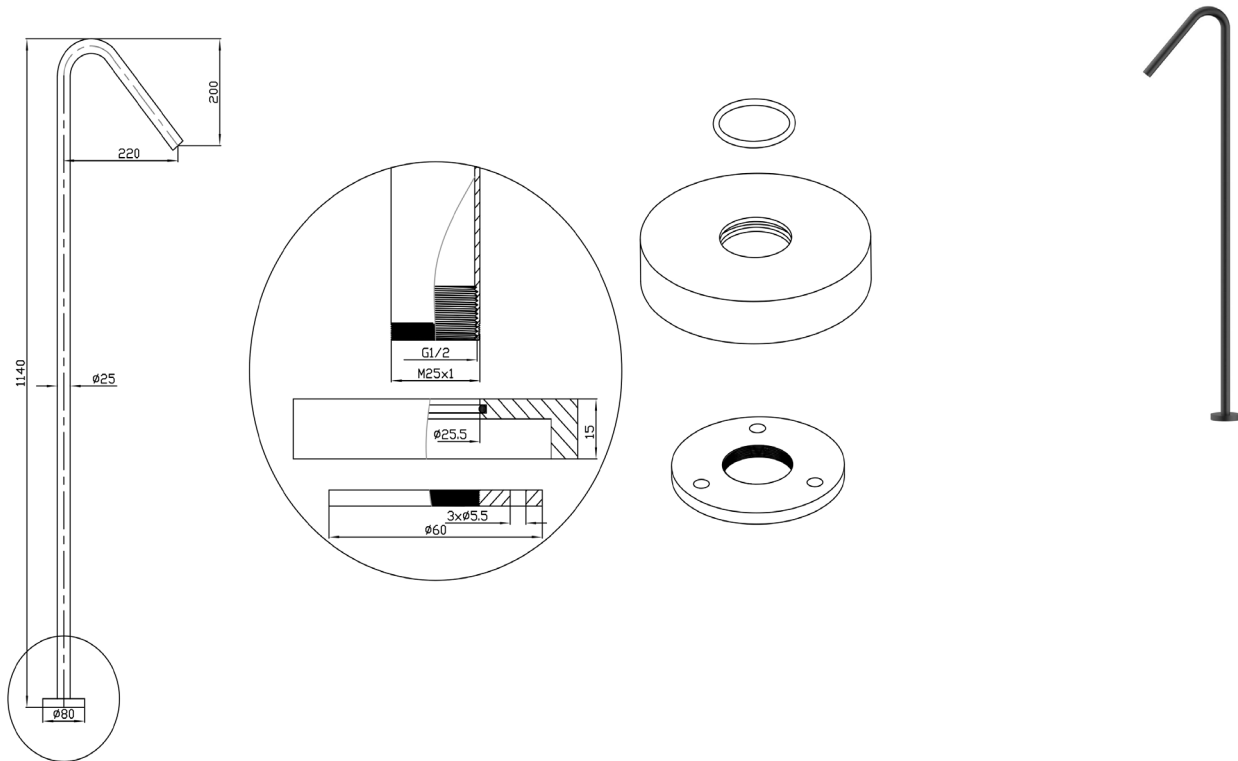

Gigi S1 Freestanding Spout

Matte Black

Product Specifications

Code	GG-S1-MB-0255
Barcode	9339897008228
Material	304 Stainless Steel
Finish	Matte Black

Experience, *the difference.*

LINSOL.COM.AU

☎ 1300 546 765