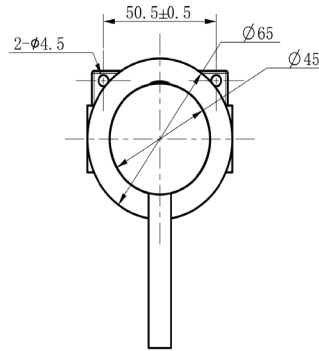

Gigi S1 Wall Mixer

Matte Black

Product Specifications

Code	GG-S1-MB-03
Barcode	9339897008273
Material	304 Stainless Steel
Finish	Matte Black
Cartridge	35mm

Experience, *the difference.*

LINSOL.COM.AU

☎ 1300 546 765