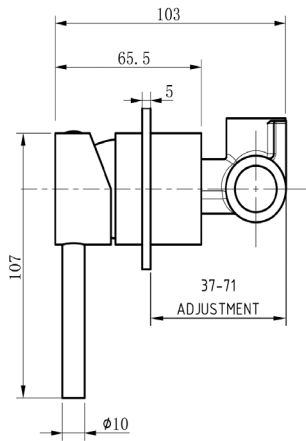

Gigi S1 Wall Mixer

Matte Black

Product Specifications

Code	GG-S1-MB-03
Barcode	9339897008273
Material	304 Stainless Steel
Finish	Matte Black
Cartridge	35mm

Experience, *the difference.*

LINSOL.COM.AU

☎ 1300 546 765