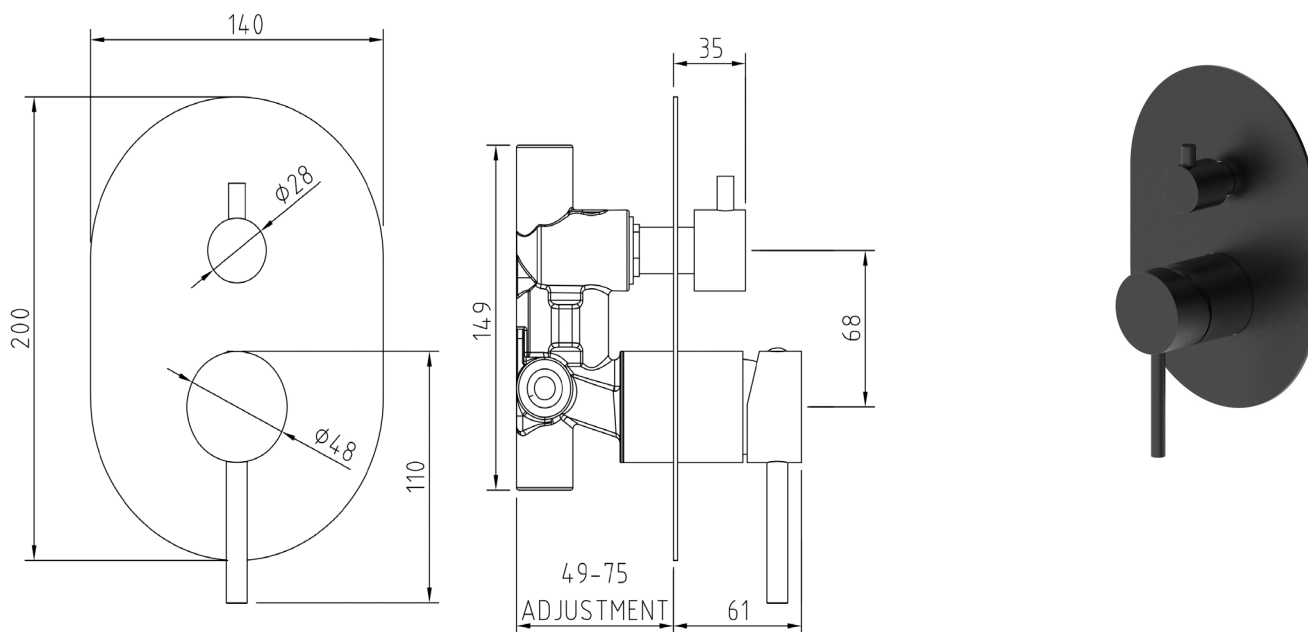

Gigi S1 Wall Mixer w' Diverter

Matte Black

Product Specifications

Code	GG-S1-MB-04
Barcode	9339897008327
Material	304 Stainless Steel
Finish	Matte Black
Cartridge	35mm

WELS Rating	3 Star
WELS Reg	S16878
WELS L/Min	8L/Min
Spindle	1/2 Turn Ceramic Disc