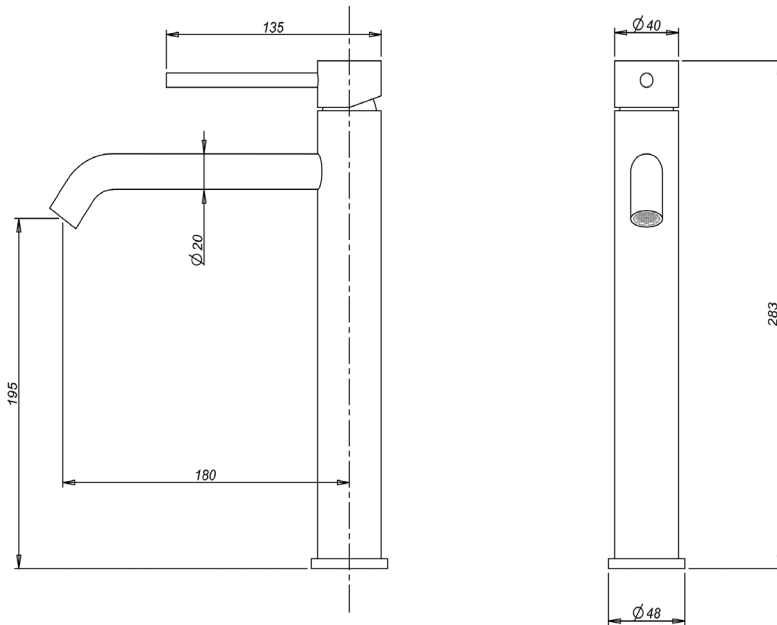

# Gigi S1 Tall Basin Mixer

Matte Black

## Product Specifications

Code	GG-S1-MB-05	WELS Rating	6 Star
Barcode	9339897008075	WELS Reg	T40410
Material	304 Stainless Steel	WELS L/Min	4.5L/Min
Finish	Matte Black		
Cartridge	35mm		

Experience, *the difference.*