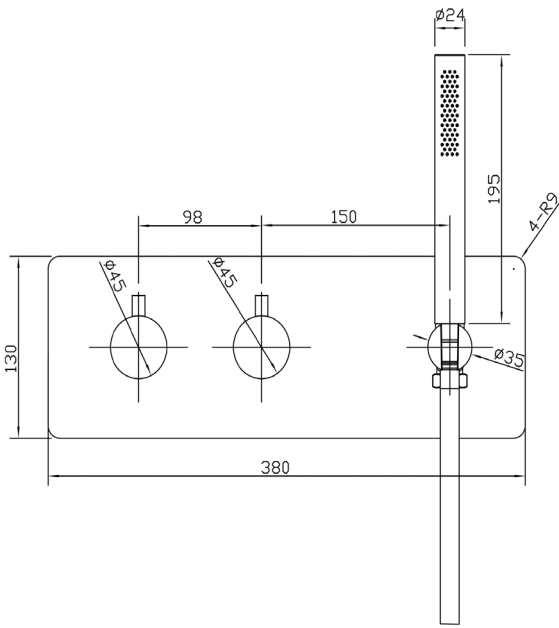

Gigi S1 Progressive Mixer w' Diverter

Matte Black

Product Specifications

Code	GG-S1-MB-07
Barcode	9339897008327
Material	304 Stainless Steel
Finish	Matte Black
Cartridge	Progressive

WELS Rating	3 Star
WELS Reg	S16878
WELS L/Min	8L/Min