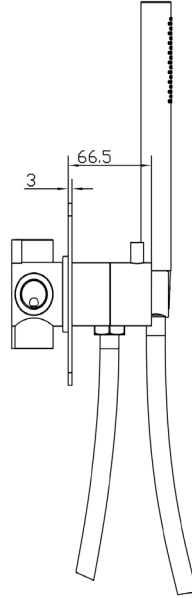

Gigi S1 Progressive Mixer w' Diverter

Matte Black

Product Specifications

Code	GG-S1-MB-07
Barcode	9339897008327
Material	304 Stainless Steel
Finish	Matte Black
Cartridge	Progressive

WELS Rating	3 Star
WELS Reg	S16878
WELS L/Min	8L/Min