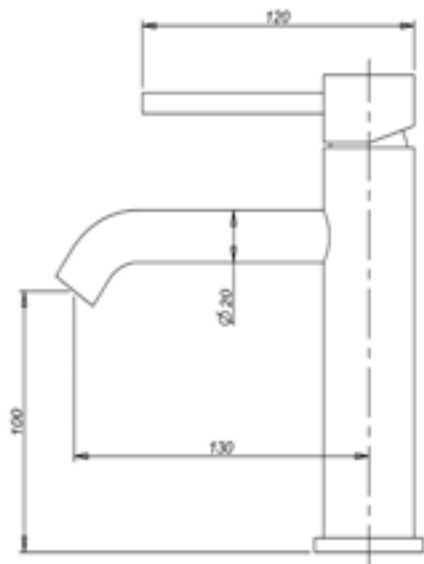

Gigi S1 Basin Mixer

Chrome

Product Specifications

Code	GG-S1-MP-01
Barcode	9339897007993
Material	304 Stainless Steel
Finish	Chrome
Cartridge	35mm

WELS Rating	6 Star
WELS Reg	T40409
WELS L/Min	4.5L/Min

Experience, *the difference.*