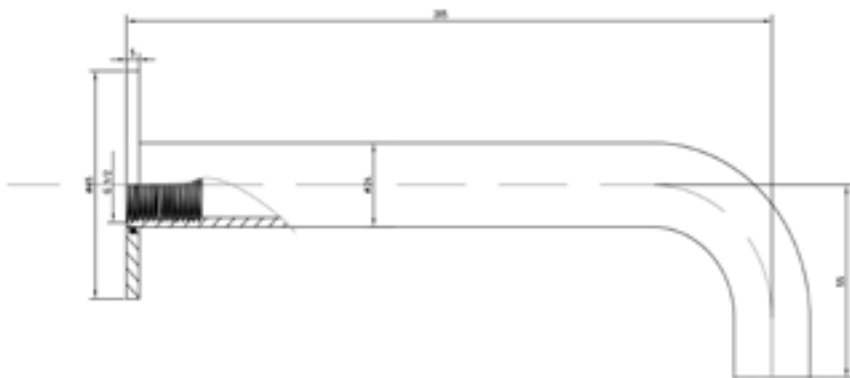

Gigi S1 Bath Spout

Chrome

Product Specifications

Code	GG-S1-MP-025
Barcode	9339897008341
Material	304 Stainless Steel
Finish	Chrome
Thread	G 1/2 Female Inlet Thread

Experience, *the difference.*

LINSOL.COM.AU